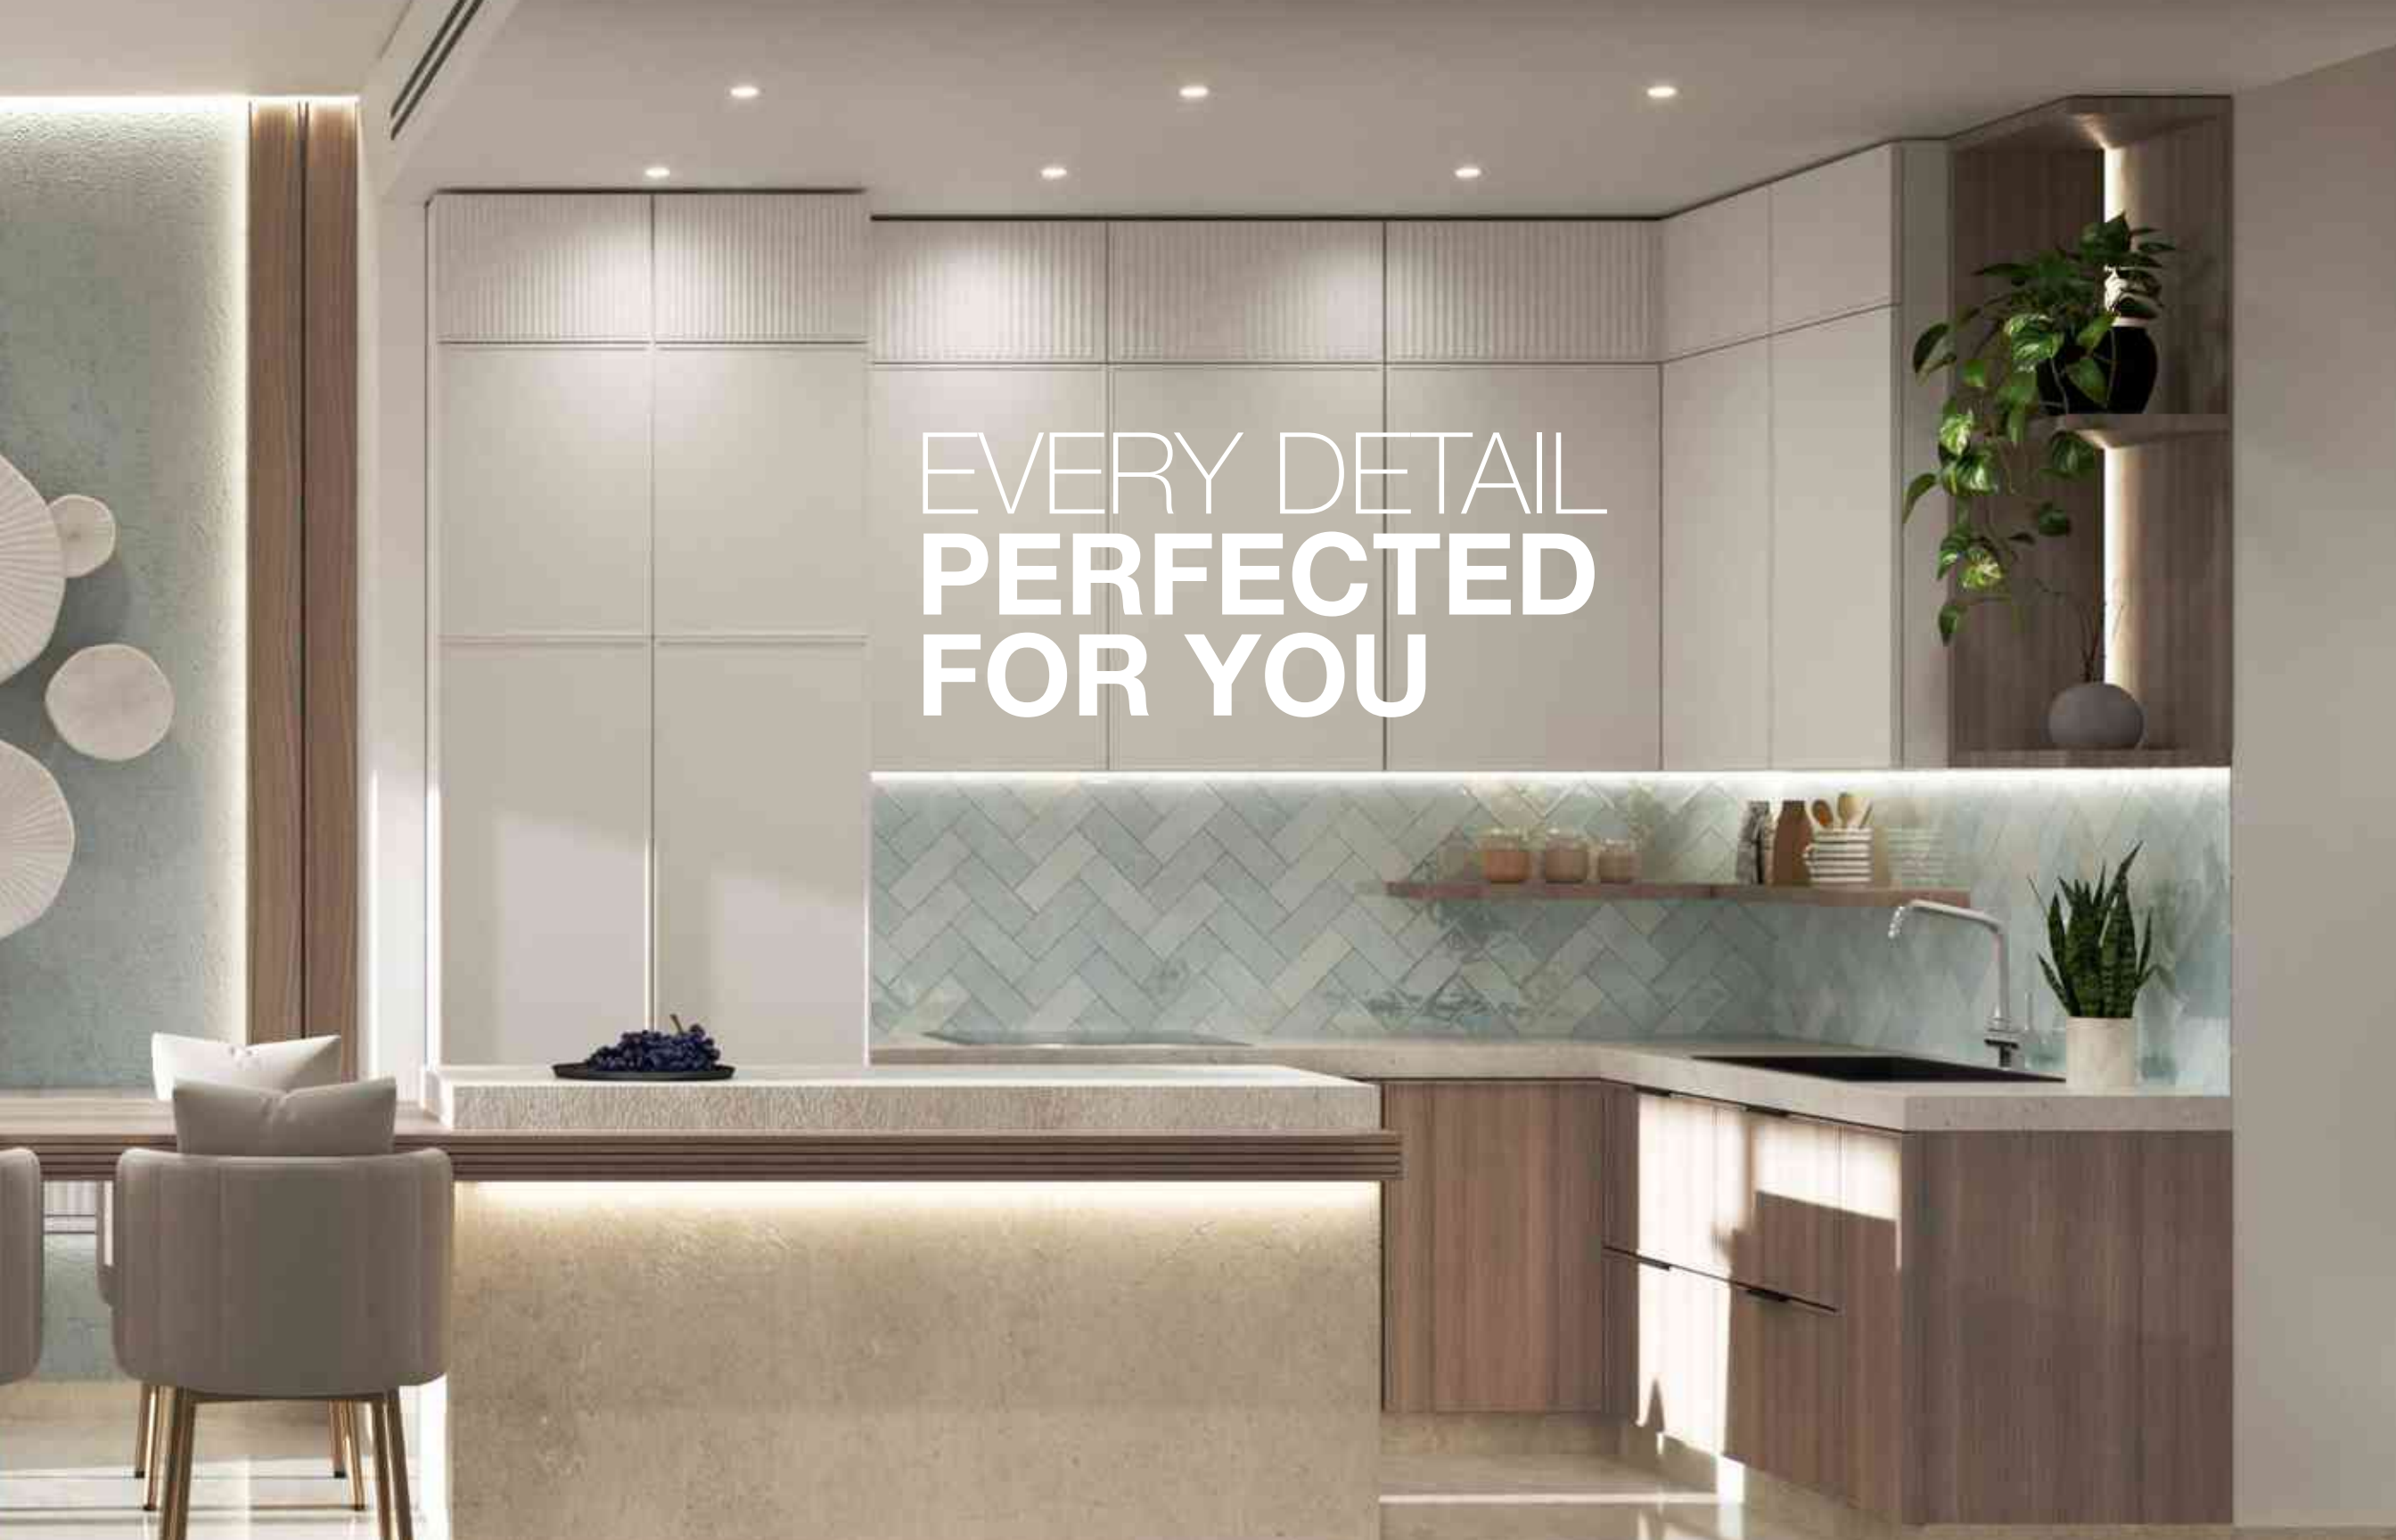

EVERY DETAIL
PERFECTED
FOR YOU