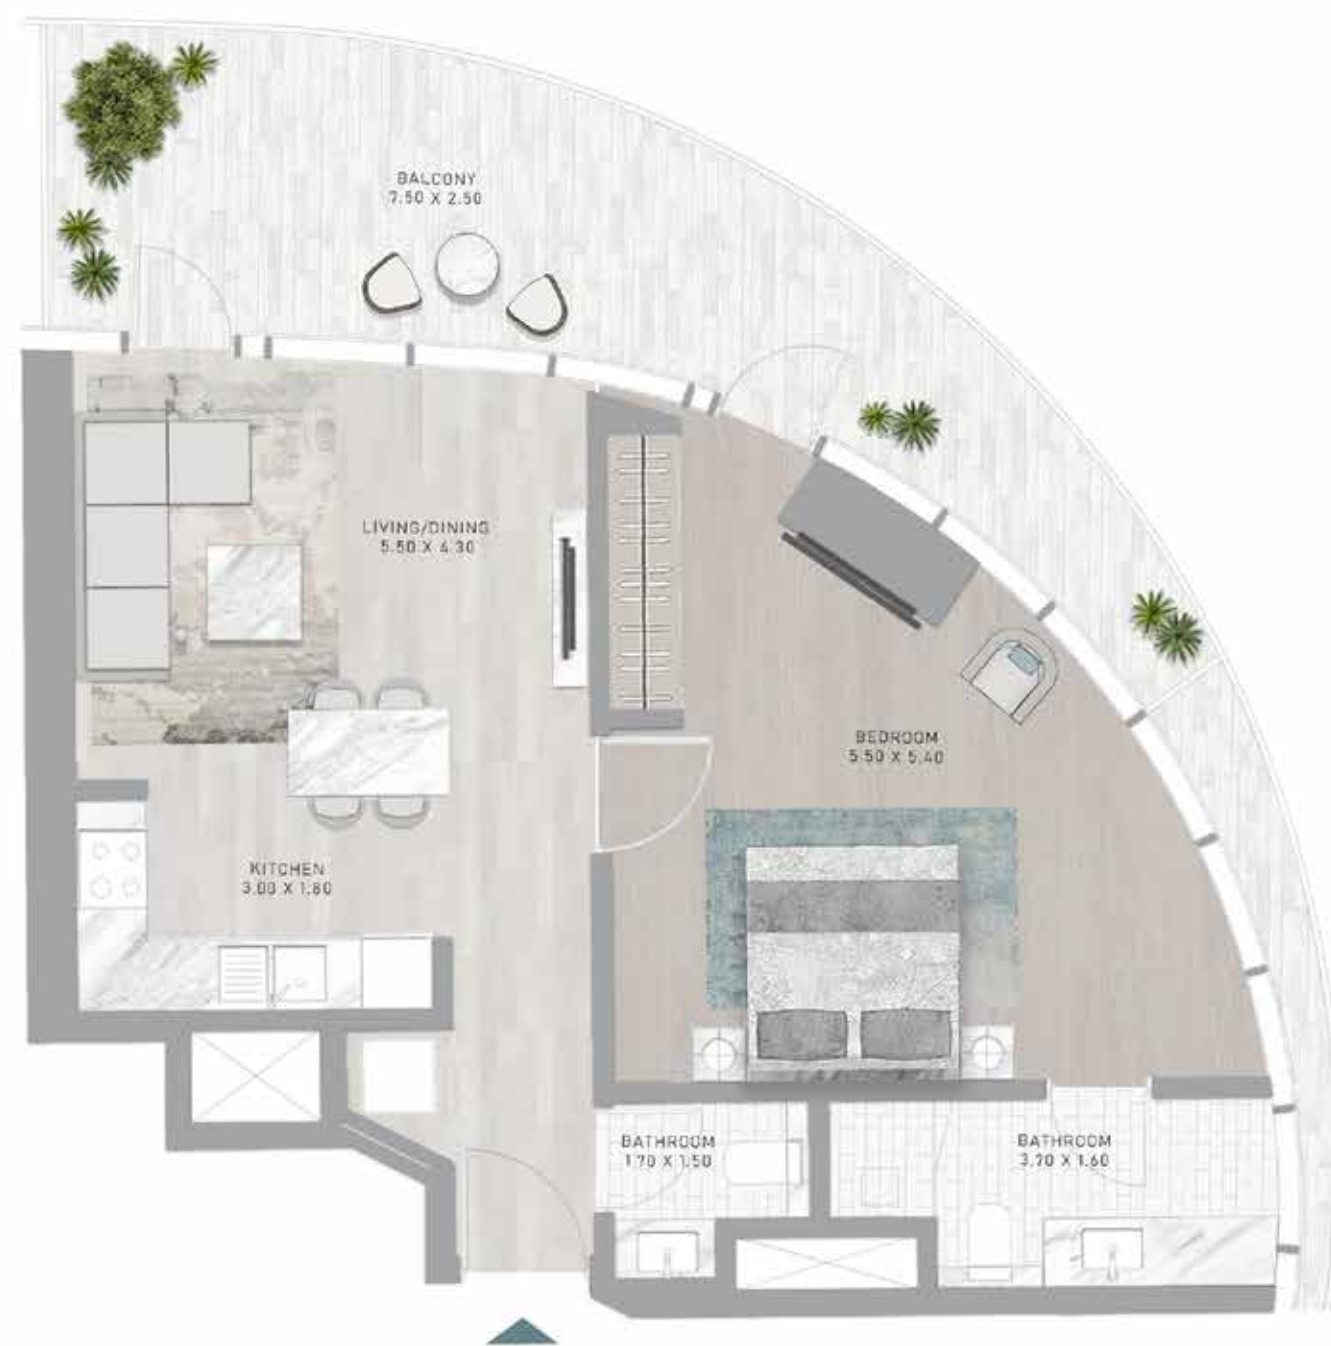

CANAL HEIGHTS 2 BY DE GRISOONO

LEVEL 28

LEVEL 28

1-BEDROOM

TYPE G1

1-BEDROOM

TYPE G1-M

CANAL HEIGHTS 2 BY DE GRISOGONO