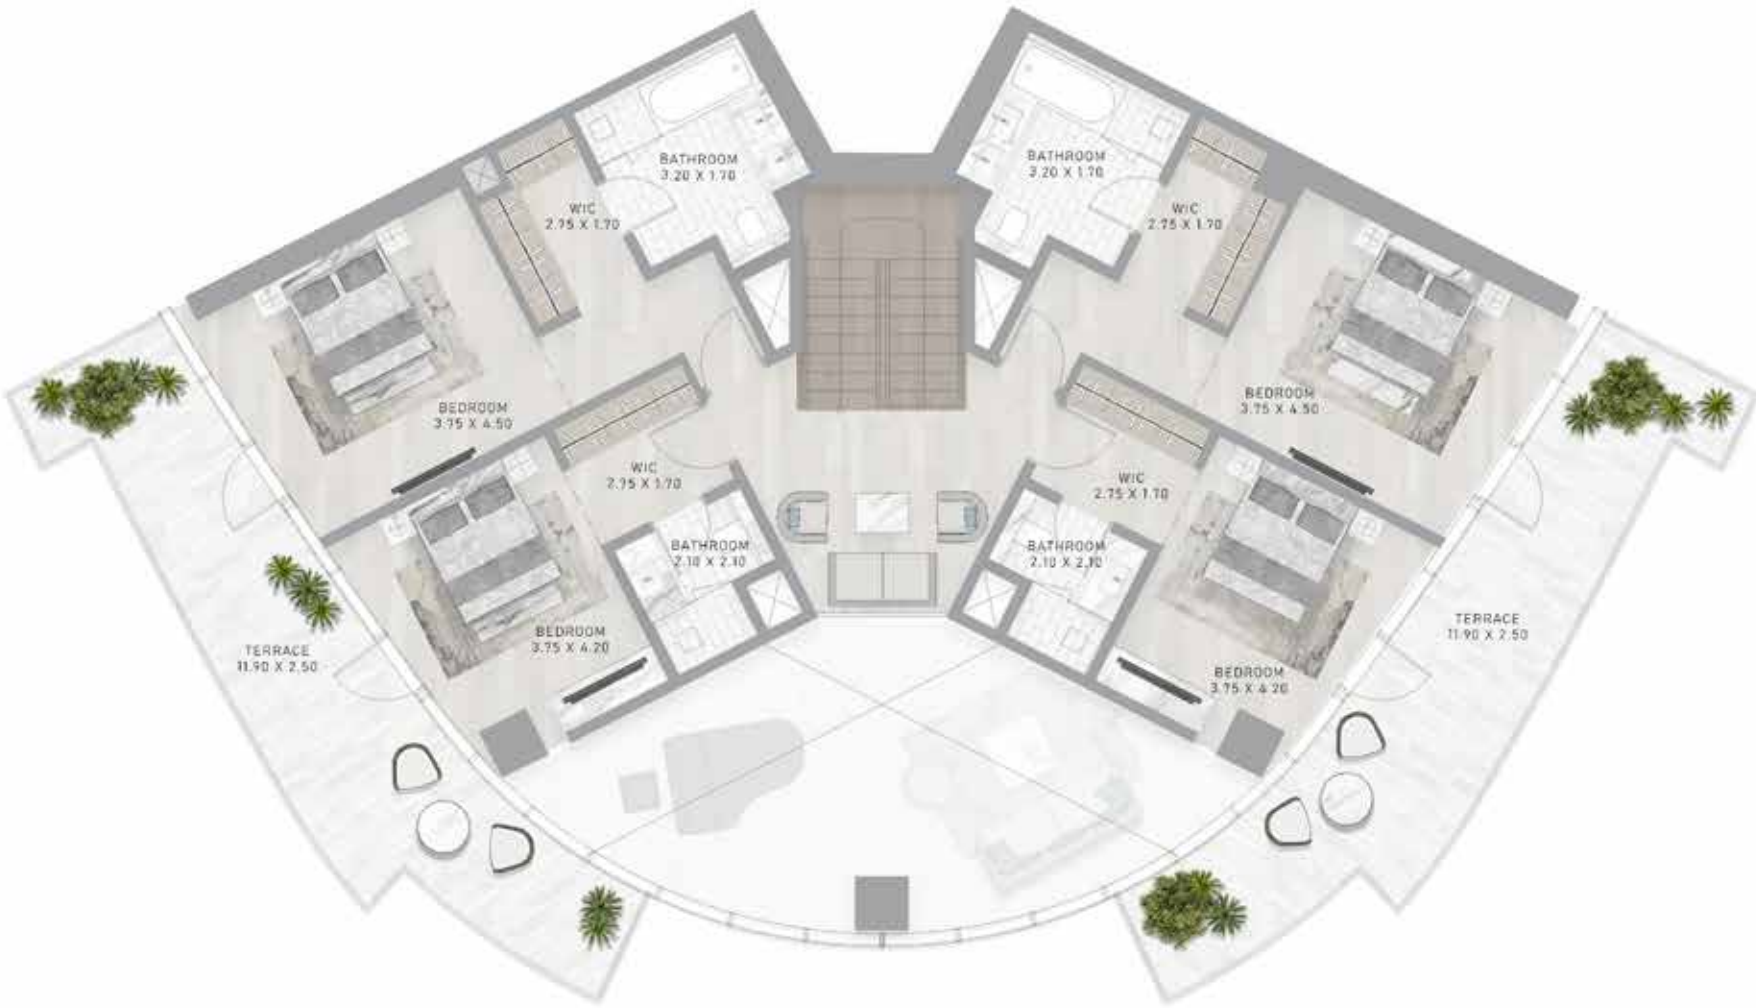

LEVEL 41

UPPER FLOOR

LEVEL 42

4-BEDROOM SUPER LUXURY DUPLEX

TYPE A2

CANAL HEIGHTS 2 BY DE GRISOGONO

CANAL HEIGHTS 2 BY DE GRISOGONO

LOWER FLOOR