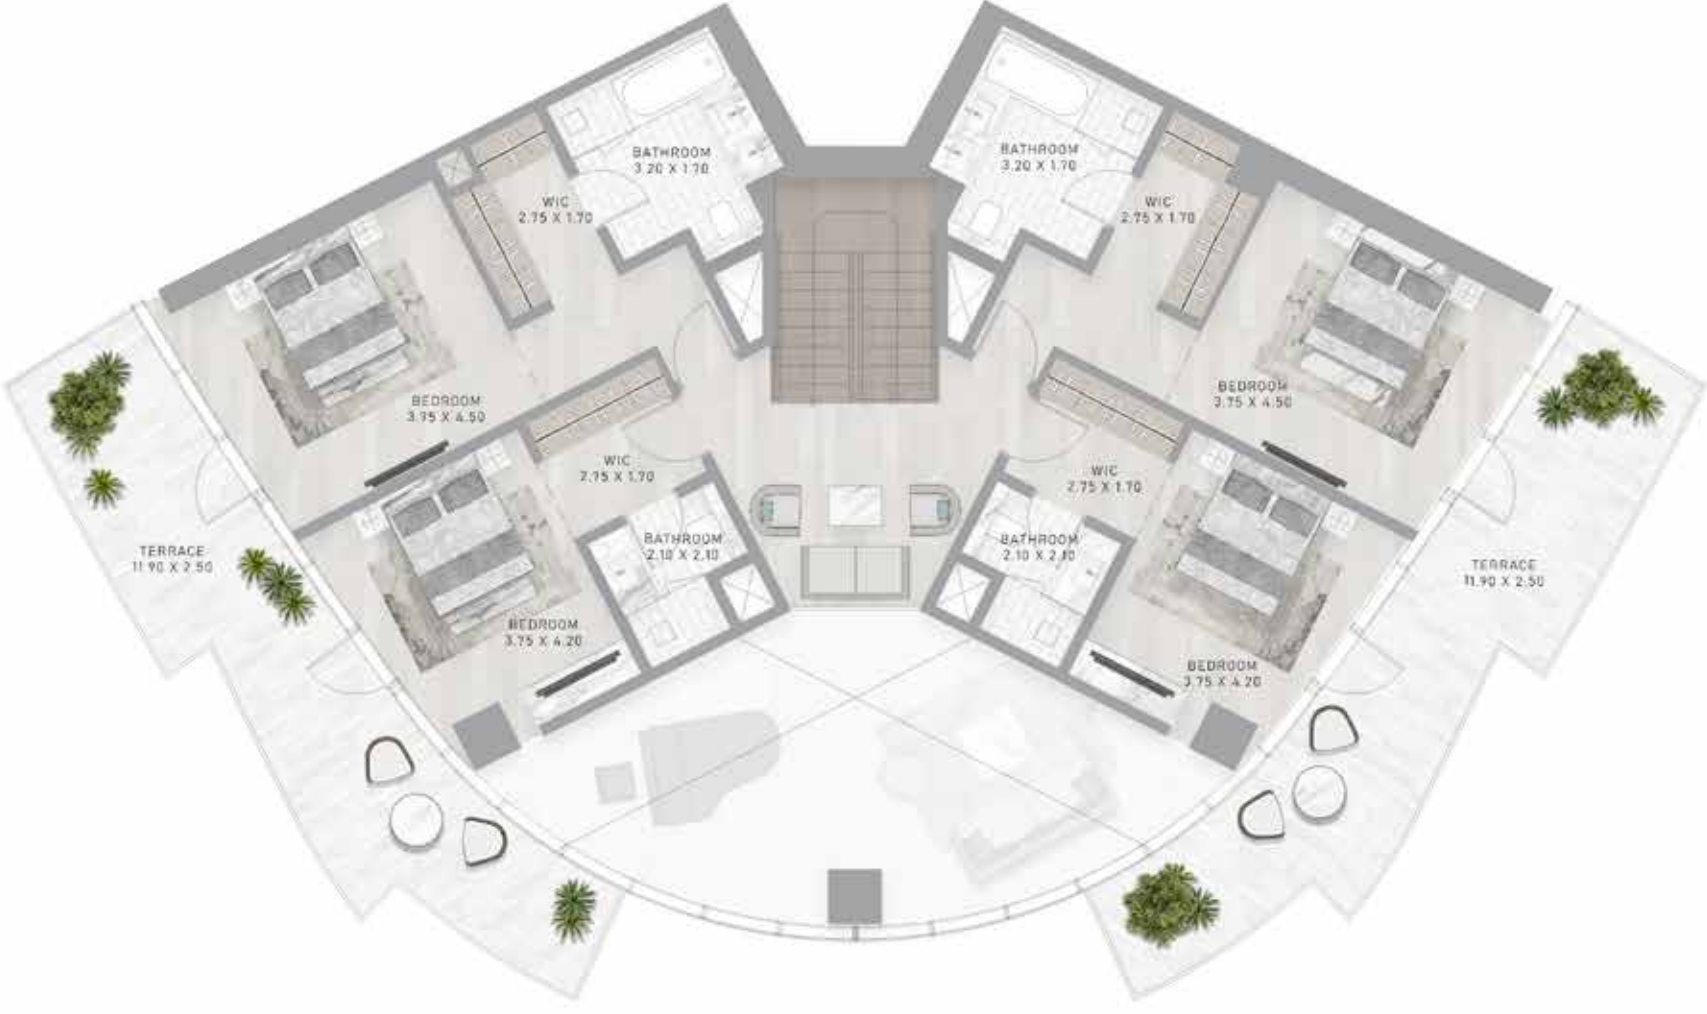

UPPER FLOOR